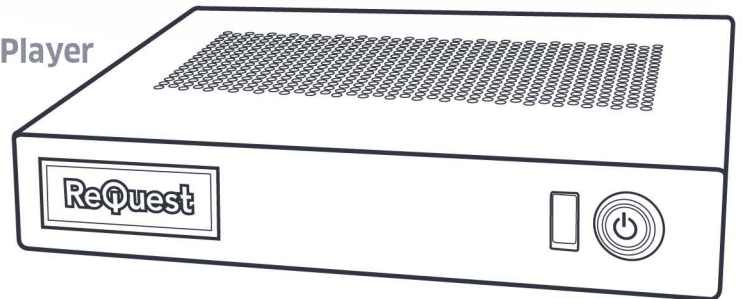

Harmony Player